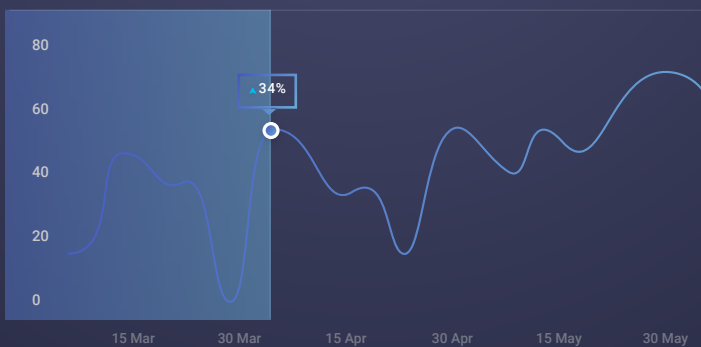

Select Your Location

VDC Frankfurt

Cloud Activity

Day Month Year

Instance Mode

Connect Node

Firewall